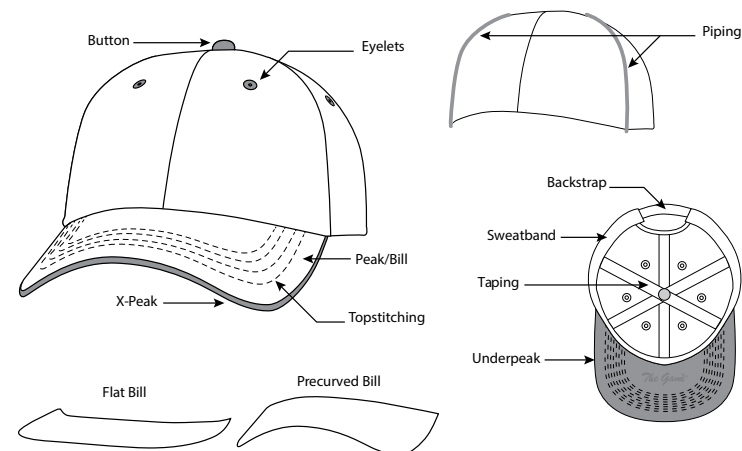

5 SIZE STRETCH:

[XS = YOUTH SIZE]

XS	6 1/2 - 6 3/4	20 1/2" - 21
	1/2"	
S	6 7/8 - 7 1/8	21 3/4" - 22
	3/8"	
M	7 1/8 - 7 3/8	22 3/8" - 23
	1/4"	
L	7 3/8 - 7 5/8	23 1/4" - 24"
XL	7 5/8 - 8	24" - 25 1/4"

OSFM STRETCH:

7 1/8 - 7 5/8	22 3/8" - 24"
---------------	---------------

2 SIZE STRETCH:

S/M: 6 3/4 - 7 1/4	21 1/2" - 22 3/4"
L/XL: 7 1/8 - 7 5/8	22 3/8" - 24"

OSFM ADJ:

6 7/8 - 7 5/8	21 3/4" - 24"
---------------	---------------