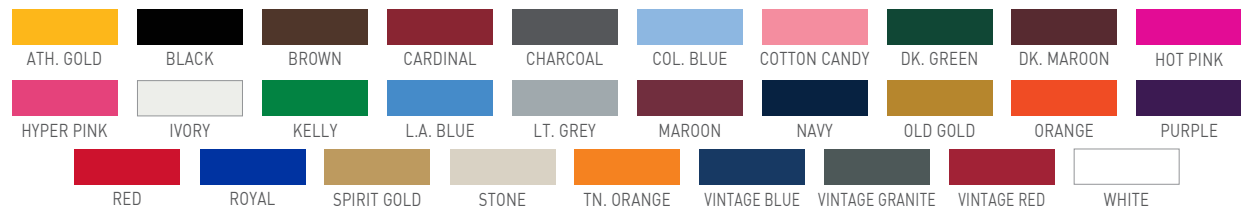

FINE GAUGE KNIT COLORS

HEATHER ROLL UP
STYLE G183
HEATHER KNIT-IN W/SOLID STRIPES