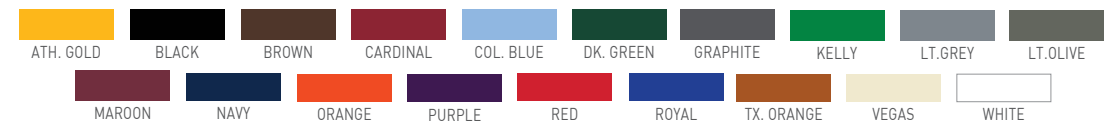

G10 COLORS

FABRIC: G10 Performance
SHAPE: Pro or Low Pro
BILL: Precurved or Flat Bill
X-PEAK: With or Without
SWEATBAND: Performance
NOTE: Superior Performance

GP400 SERIES | G10 STYLES

GP400

11 Size Fitted
[6 5/8 - 8]

GP402

5 Size Stretch-Fit
[XS - XL]

GP408

1 Size Stretch-Fit
[OSFM]

GP401

1 Size Adjustable Velcro
[Also Available in Snapback]

GP401Y Youth Adjustable (Velcro only)