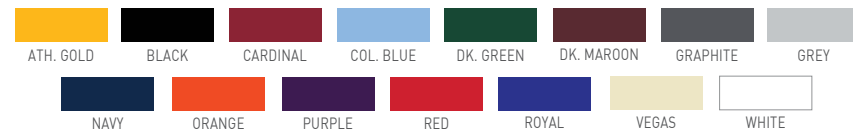

PERFECT GAME COLORS

NEW PERFECT GAME FABRIC WITH F3 TECHNOLOGY

FIT. FUNCTION. FEEL.
Three Perfect Aspects of our New Performance Fabric elevates you to a Perfect Game.

FABRIC: Perforated Perfect Game
SHAPE: Pro or Low Pro
BILL: Precurved or Flat Bill
X-PEAK: With or Without
SWEATBAND: Performance
NOTE: Perforated Side & Back Panels

NEW GP920 SERIES | PERFORATED PERFECT GAME STYLES

GP920

11 Size Fitted
[6 5/8 - 8]

GP921

5 Size Stretch-Fit
[XS - XL]

GP922

1 Size Stretch-Fit
[OSFM]

GP923

1 Size Adjustable Velcro
[Also Available in Snapback]
GP923Y Youth Adjustable (Velcro only)