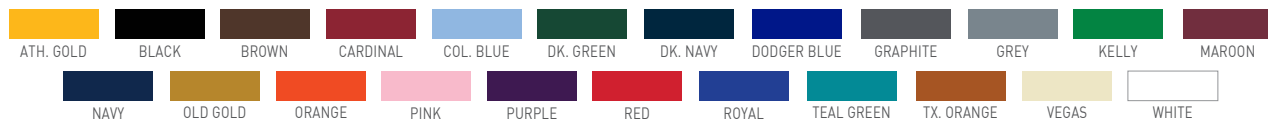

GAMETEK 2 COLORS

FABRIC: Gametek 2
SHAPE: Pro or Low Pro
BILL: Precurved or Flat Bill
X-PEAK: With or Without
SWEATBAND: Performance
NOTE: Moisture Wicking

GP720 SERIES | GAMETEK 2 DUAL STRIPE STYLES

GP720

11 Size Fitted
[6 5/8 - 8]

GP721

5 Size Stretch-Fit
[XS - XL]

GP722

1 Size Stretch-Fit
[OSFM]

GP723

1 Size Adjustable Velcro
[Also Available in Snapback]

GP723Y Youth Adjustable (Velcro only)