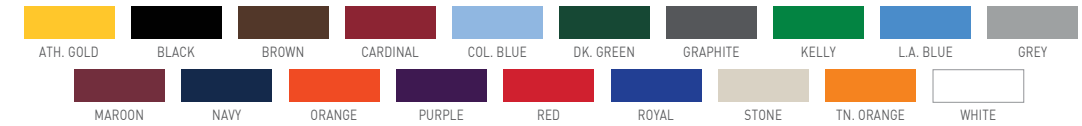

COMFORT TWILL COLORS

TWO-TONE WOODLAND OR EDGE™ CAMO

STYLE G197

CAMO CROWN W/GARMENT WASHED TWILL. RELAXED, UNSTRUCTURED SHAPE. SLIDE BUCKLE CLOSURE.
WOODLAND CAMO OR EDGE™ CAMO CROWN. TWILL BUTTON, BILL, SWEATBAND & BACKSTRAP.
Shown with Graphic: 3F-358 & BF-589