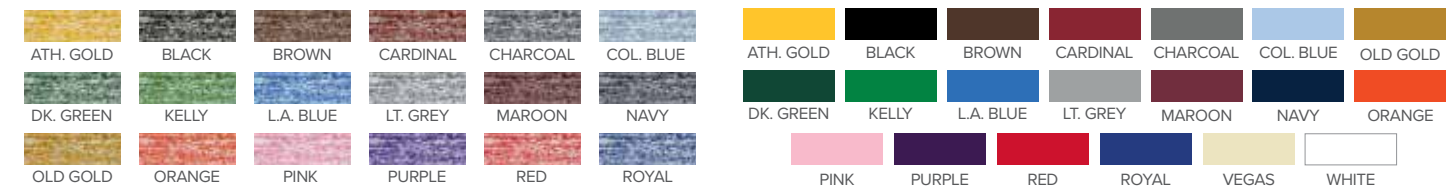

G183 HEATHER KNIT & SOLID STRIPE COLORS