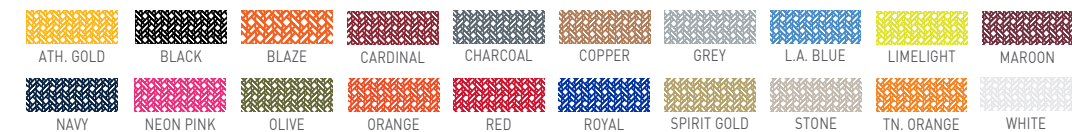

TRUCKER MESH COLORS