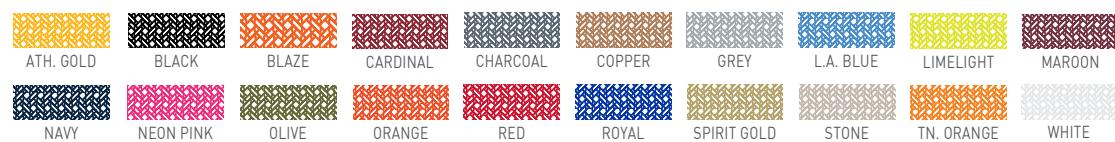

G87/87P TRUCKER MESH COLORS

SOFT MESH TRUCKER

STYLE G180

GARMENT WASHED TWILL & SUPER SOFT MESH. RELAXED, UNSTRUCTURED SHAPE. SNAPBACK CLOSURE. Shown with Trademark Graphic: 3F-520 Limited Soft Mesh Colors: