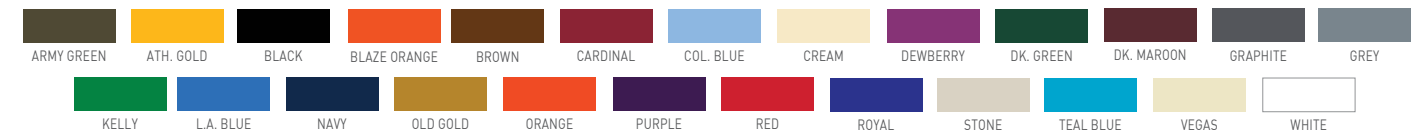

GAMECHANGER COLORS

The Game
CHANGER

FABRIC: Perforated GameChanger
SHAPE: Pro or Low Pro
PIPING: Front or Full
BILL: Precurved or Flat Bill
X-PEAK: With or Without
SWEATBAND: Performance
NOTE: Perforated Side Panels

GP520 SERIES | SIDE PERFORATED WITH PIPING STYLES

GP524

11 Size Fitted
[6 5/8 - 8]

GP525

5 Size Stretch-Fit
[XS - XL]

GP526

1 Size Stretch-Fit
[OSFM]

GP527

1 Size Adjustable Velcro
[Also Available in Snapback]

NEW GP527Y Youth Adjustable (Velcro only)