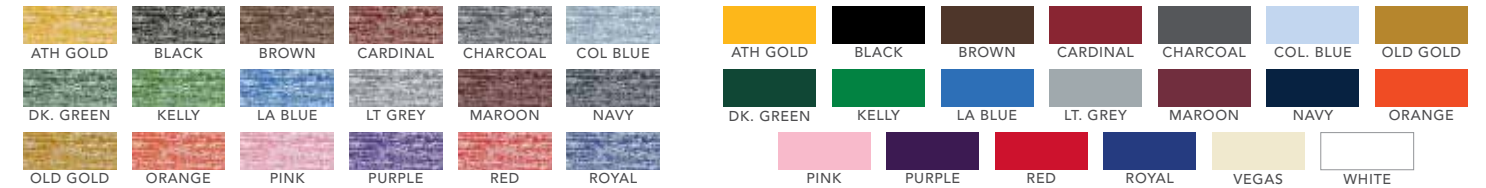

G183 HEATHER KNIT & SOLID STRIPE COLORS