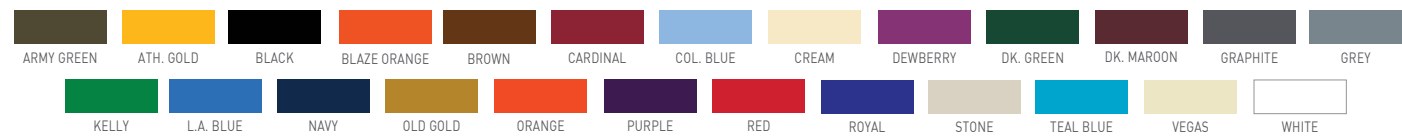

GAMECHANGER COLORS