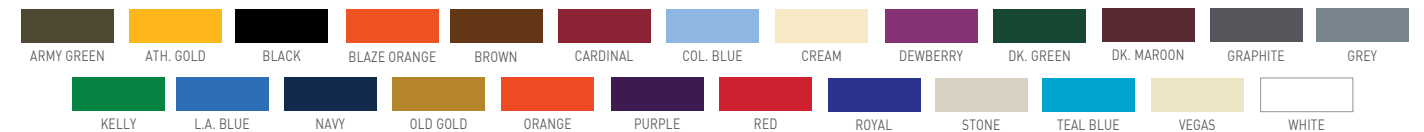

LADIES PERFORATED GAMECHANGER

STYLE G170

GAMECHANGER PERFORMANCE.
PERFORATED SIDE & BACK PANELS.
RELAXED, UNSTRUCTURED LADIES FIT. SLIDE BUCKLE.
Shown with Graphic: 3F-3141

GAMECHANGER COLORS

GAMECHANGER COLORS