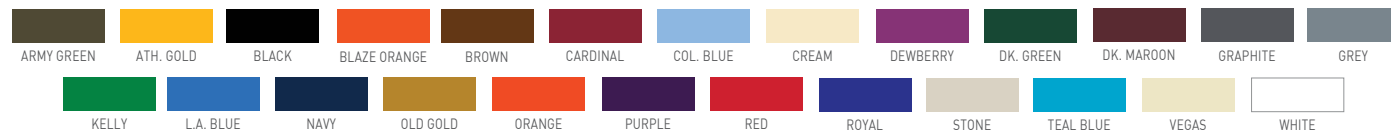

GAMECHANGER COLORS