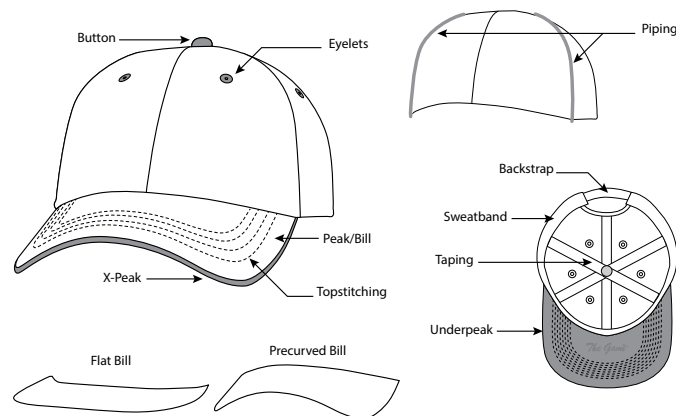

11 SIZE FITTED:

6 5/8	20 3/4"
6 3/4	21 1/2"
6 7/8	21 3/4"
7	22"
7 1/8	22 3/8"
7 1/4	22 3/4"
7 3/8	23 1/4"
7 1/2	23 5/8"
7 5/8	24"
7 3/4	24 3/8"
8	25 1/4"

5 SIZE STRETCH:

[XS = YOUTH SIZE]

XS	6 1/2 - 6 3/4	20 1/2" - 21
	1/2"	
S	6 7/8 - 7 1/8	21 3/4" - 22
	3/8"	
M	7 1/8 - 7 3/8	22 3/8" - 23
	1/4"	
L	7 3/8 - 7 5/8	23 1/4" - 24"
XL	7 5/8 - 8	24" - 25 1/4"

OSFM STRETCH:

7 1/8 - 7 5/8	22 3/8" - 24"
---------------	---------------

2 SIZE STRETCH:

S/M: 6 3/4 - 7 1/4	21 1/2" - 22 3/4"
L/XL: 7 1/8 - 7 5/8	22 3/8" - 24"

OSFM ADJ:

6 7/8 - 7 5/8	21 3/4" - 24"
---------------	---------------

Size	Pro Shape Crown Dimensions	Low Pro Crown Dimensions
XS, SM	17 cm	16 cm
MD, LG, XL	17.5 cm	16.7 cm

*Crown Height is measured top of bill to button

GAMEPRO AUTHENTICS

The Game® On-Field Authentics Collection offers the widest range of customizable options and color combinations to fit your Team needs. Along with our traditional Wool fabric, you will find the most extensive offering of performance fabrics from GameChanger, Gametek, GameTek 2, AirTek, G10 and brrr® to choose from.