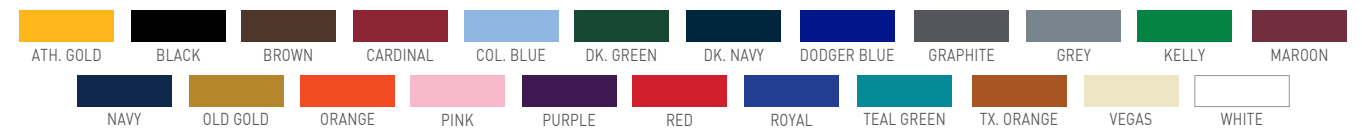

GAMETEK 2 COLORS