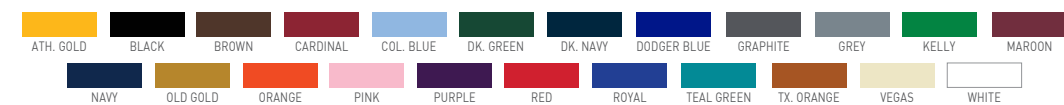

GAMETEK 2 COLORS

FABRIC: Gametek 2
SHAPE: Pro or Low Pro
BILL: Precurved or Flat Bill
X-PEAK: With or Without
SWEATBAND: Performance
NOTE: Moisture Wicking

GP720 SERIES | GAMETEK 2 DUAL STRIPE STYLES

GP720

11 Size Fitted
[6 5/8 - 8]

GP721

5 Size Stretch-Fit
[XS - XL]

GP722

1 Size Stretch-Fit
[OSFM]

GP723

1 Size Adjustable Velcro
[Also Available in Snapback]

NEW GP723Y Youth Adjustable (Velcro only)