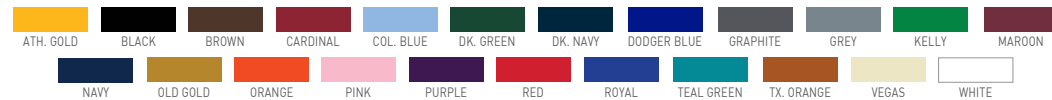

GAMETEK 2 COLORS

FABRIC: Gametek 2
SHAPE: Pro or Low Pro
PIPING: Front or Full
BILL: Precurved or Flat Bill
X-PEAK: With or Without
SWEATBAND: Performance
NOTE: Moisture Wicking

GP340 SERIES | GAMETEK 2 WITH PIPING STYLES

GP344

11 Size Fitted
[6 5/8 - 8]

GP345

5 Size Stretch-Fit
[XS - XL]

GP346

1 Size Stretch-Fit
[OSFM]

GP347

1 Size Adjustable Velcro
[Also Available in Snapback]

NEW GP347Y Youth Adjustable (Velcro only)