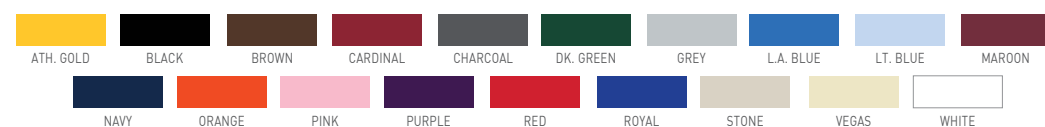

COMFORT TWILL COLORS - G199