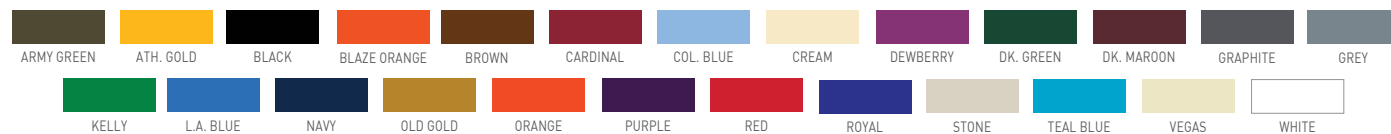

STYLE G178

ATHLETIC HEATHER & DIAMOND MESH. LOW PROFILE, STRUCTURED SHAPE. SNAPBACK CLOSURE.
Shown with Graphic: FF-417

TONAL HEATHER COLORS

ATHLETIC HEATHER COLORS

GAMECHANGER COLORS

GAMECHANGER COLORS

DIAMOND MESH COLORS