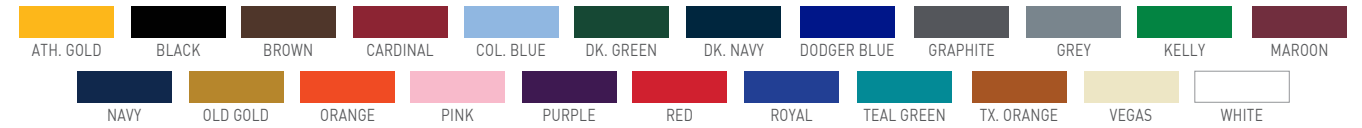

GAMETEK 2 COLORS