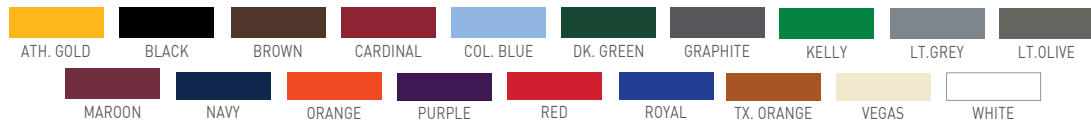

1 Size Adjustable Velcro
 [Also Available in Snapback]

NEW GP323Y Youth Adjustable (Velcro only)

GAMETEK COLORS

G10 COLORS

FABRIC: G10 Performance
 SHAPE: Pro or Low Pro
 BILL: Precurved or Flat Bill
 X-PEAK: With or Without
 SWEATBAND: Performance
 NOTE: Superior Performance